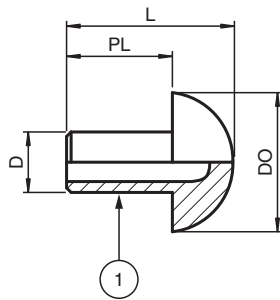

## Sealing Plugs for metal Cable Glands BP.NA.M25-M32S.PA.GN.K15

- Sealing element for installation of cable glands in enclosures
- Accessory for CG.NA.\* size M25 ... M32S / NPT3/4" ... NPT1S" cable glands metal
- Accessory for CG.EM.\* size M32 / NPT1" cable glands metal
- Polyamide
- Ex e and Ex tb certified
- Suitable for operation in Zone 1, Zone 2, Zone 21 and Zone 22
- Packaging unit: 15 pieces, without accessories

### Dimensions

### Technical Data

Mechanical specifications	
Degree of protection	IP66 / IP68
Material	Polyamide (PA)
Finish	inherent color green
Mass	
Individual component	approx. 1.8 g
Packing unit	approx. 37 g
Dimensions	
Diameter (D)	16.8 mm
Outer diameter (DO)	27.5 mm
Length of pin (PL)	17 mm
Total length (L)	25 mm
Ambient conditions	
Ambient temperature	-60 ... 70 °C (-76 ... 158 °F)
Impact resistance	4 J
Data for application in connection with hazardous areas	
EU-type examination certificate	IMQ 14 ATEX 012X

## Technical Data

Marking	Ⓢ II 2 GD Ex e IIC Gb Ex tb IIIC Db	
<b>International approvals</b>		
IECEx approval	IECEx IMQ 14.0004X	
<b>Conformity</b>		
Degree of protection	EN 60529	
<b>General information</b>		
Note	For exact reference to types and sizes of cable glands please refer to the specific datasheets	
Delivery quantity		15
Scope of delivery	Sealing Plugs for metal Cable Glands Brief instructions (1 copy)	
Supplementary information	EC-Type Examination Certificate, Statement of Conformity, Declaration of Conformity, Attestation of Conformity and instructions have to be observed where applicable. For information see <a href="http://www.pepperl-fuchs.com">www.pepperl-fuchs.com</a> .	