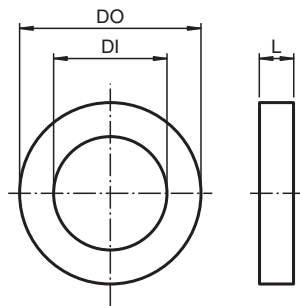

### Dimensions

Dimension values see data table.  
Image and drawing are generic for this component type and may deviate from the specific variant.

Legend	
DO	Outer diameter
DI	Inside diameter
L	Total length

#### Mechanical specifications

Material	aramid fibers bonded with NBR
Finish	inherent color green
Dimensions	
Outer diameter (DO)	23.8 mm
Inside diameter (DI)	20.1 mm
Total length (L)	1.5 mm
General information	
Delivery quantity	100