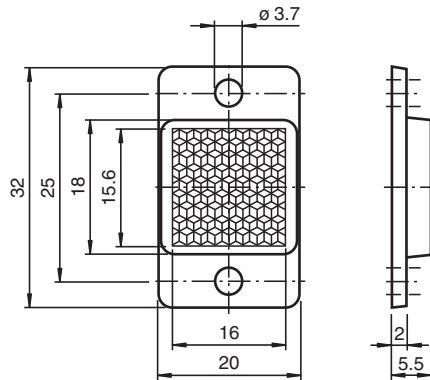

Reflector, rectangular with two mounting holes

REF-H32x20

- Compact and space-saving design
- Mounting holes for simple installation

Reflector, rectangular with two mounting holes

Dimensions

Technical Data

General specifications	
Construction type	rectangular
Ambient conditions	
Ambient temperature	-40 ... 65 °C (-40 ... 149 °F)
Mechanical specifications	
Material	PMMA / PMMA
Dimensions	32 mm x 20 mm x 5.5 mm
Mounting	mounting holes