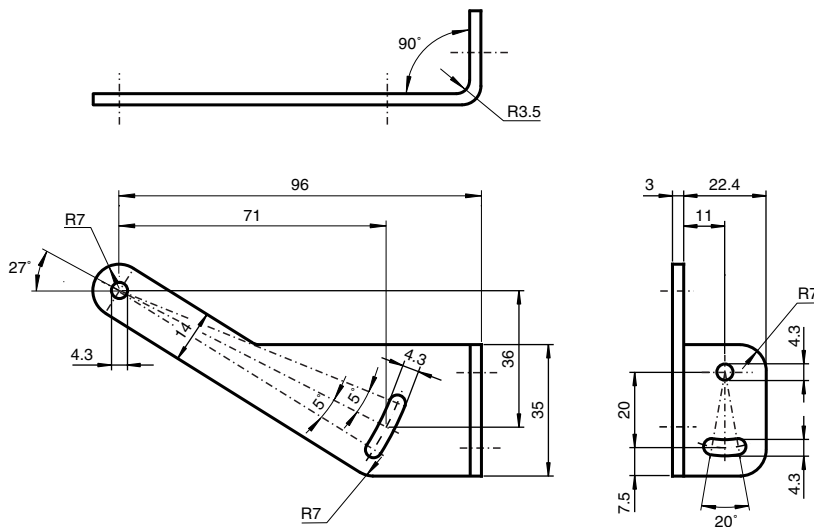

Mounting aid

OMH-91

- Mounting bracket
- Simple and fast mounting

Mounting bracket

Dimensions

Technical Data

Mechanical specifications

Material	Metal sheet (steel), black-coated
Mass	approx. 70 g
Mounting	Mounting accessories included
Suitable series	
Series	RL91