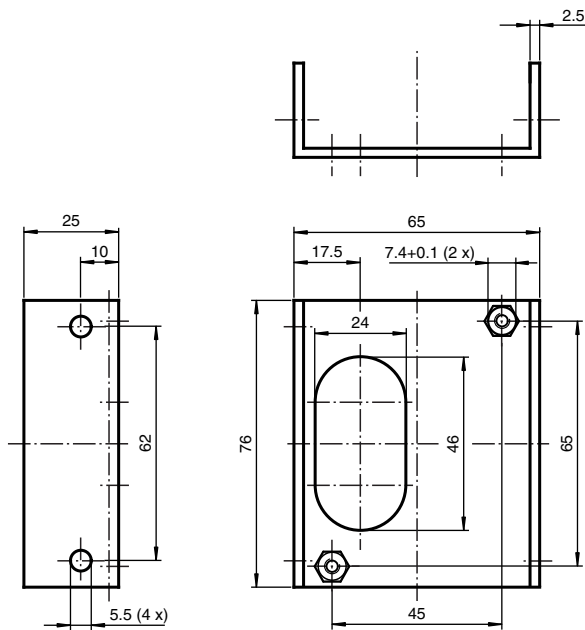

Mounting aid OMH-DAD10

- Mounting bracket
- Simple and fast mounting

Mounting bracket

Dimensions

Technical Data

Mechanical specifications

Material	aluminum
Mass	approx. 50 g
Suitable series	
Series	DAD10 DAD15