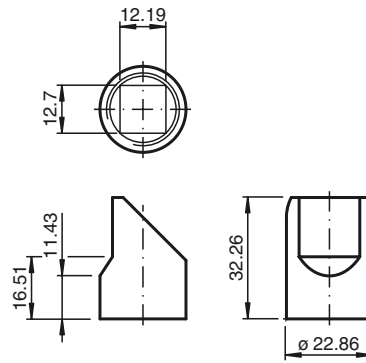

## Dimensions

### Model Number

**CPZ18RAP**

Right-Angle Adapter