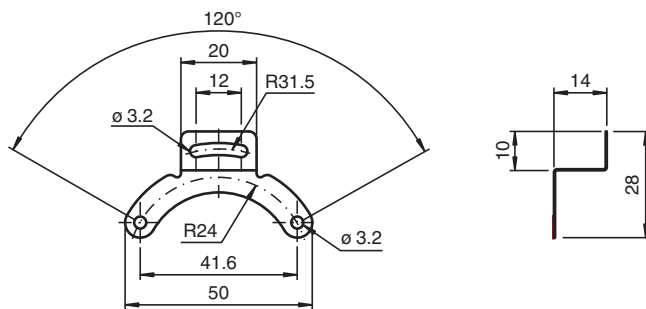

Spring plate ACC-TOR-ENI58IL-DA

Dual spring plate for ENI58IL for more accurate measuring tasks

Dimensions

Technical Data

General information

Scope of delivery	2 Spring plates 4 screws M3 x 6 4 washers 1 Hexagon socket wrench
-------------------	--