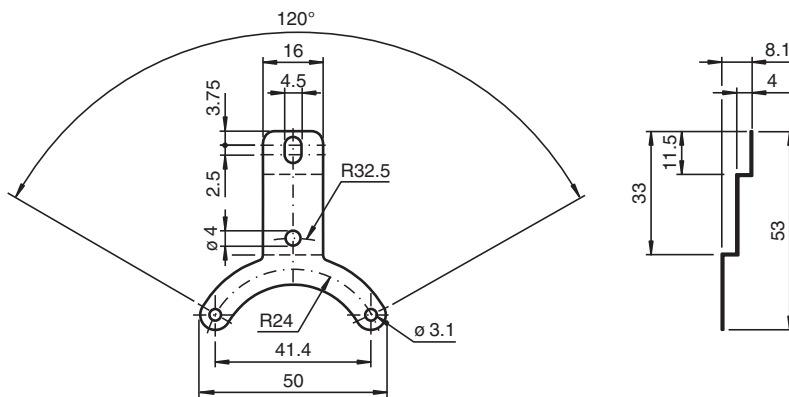

Spring plate ACC-TOR-ENI58IL-BA

Spring plate single long for ENI58IL for standard applications

Dimensions

Technical Data

General information

Scope of delivery

- 1 Spring plate, single long
- 2 screws M3 x 12
- 2 washers
- 2 spacer sleeves
- 1 Hexagon socket wrench