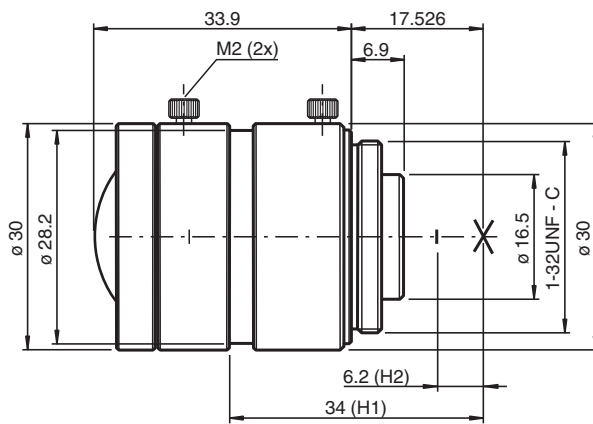

## Accessory camera lens VOS-LE-C-6MM-JC

- Exchangeable lens (C-Mount)
- Focal length 6 mm
- F 1.4-16
- Format 2/3"
- MOD 0.1 m
- C-mount

Fixed focal length lens with locking screws for C-mount cameras

### Dimensions

#### General specifications

Focal length	6 mm
Format	2/3"
Aperture	F1,4-16
Aperture contro	manually
Horizontal angle of view	81.9 °
Vertical angle of view	61.2 °
Diagonal angle of view	102.9 °
At image format	6.6 x 8.8 mm
MOD (Minimum object distance)	100 mm

#### Mechanical specifications

Housing length	32.8 mm
Housing diameter	Ø 30 mm
Mass	65 g

Release date: 2021-08-27 Date of issue: 2021-08-27 Filename: 70114985\_eng.pdf

Refer to "General Notes Relating to Pepperl+Fuchs Product Information".