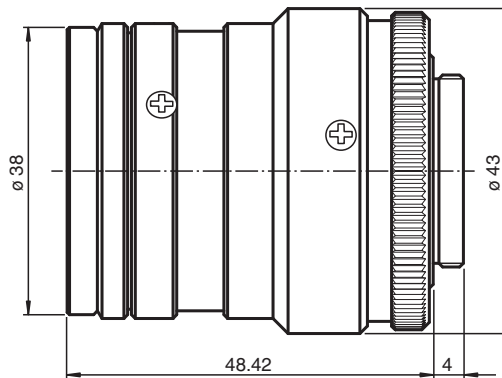

Accessory camera lens VOS-LE-C-35MM-HC

- Exchangeable lens (C-Mount)
- Focal length 35 mm
- F 1.6-16
- Format 1"
- MOD 0.4 m
- C-mount

Fixed focal length lens, high-resolution, compact Megapixel lens, with locking screws for C-mount cameras

Dimensions

Technical Data

General specifications

Optical resolution	7 MP
Focal length	35 mm
Focal range	≥ 25 mm ... < 50 mm
Format	1"
Aperture	F1,4-16
Aperture contro	manually
Horizontal angle of view	20.9 °
Vertical angle of view	15.8 °
Diagonal angle of view	26.1 °
At image format	12.8 x 9.6 mm
MOD (Minimum object distance)	400 mm

Singapore: +65 6779 9091
fa-info@sg.pepperl-fuchs.com

PF PEPPERL+FUCHS

Technical Data

Housing length	48.42 mm
Housing diameter	Ø 43 mm
Mass	135 g
Objective connection	C-mount
Filter thread	M 35.5 × 0.5