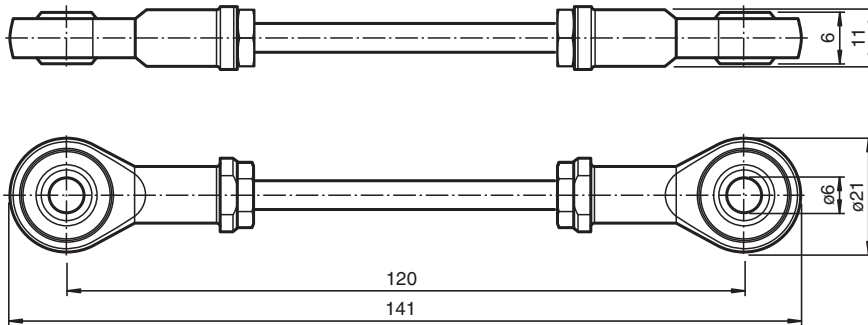

swivel arm ACC-ROD-ENI90HD-120

swivel arm, 120 mm

Dimensions

Technical Data

General information

Scope of delivery

1 swivel arm, 120 mm
1 hexagon head screw M6 x 25 (ISO 4017)
1 hexagon nut M6 (ISO 7040)
4 x washer M6 (ISO 7089)
2 x Spacer