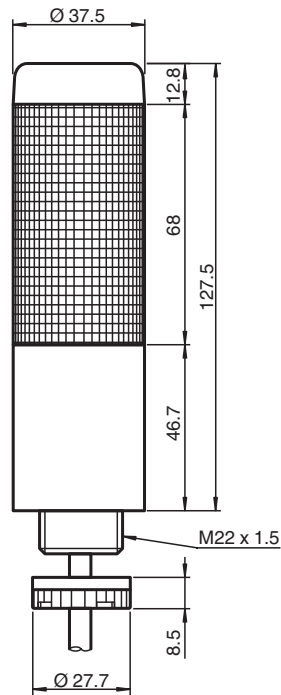

Stack light LED permanent light element

VAZ-LED-38MM-YE-RD-2M

- Preconfigured stack light
- Long lifetime
- Two-color (yellow and red)
- 2 meter fixed cable

Stack light LED permanent light element, 2-stage signaling

Dimensions

Technical Data

General specifications

Light type	LED solid
Color	yellow/red

Electrical specifications

Rated operating voltage	U_e	24 V AC/DC \pm 10 %
Rated operating current	I_e	60 mA
Supply frequency		50 Hz
Protection class		II
Inrush current		500 mA

USA: +1 330 486 0001
fa-info@us.pepperl-fuchs.com

Germany: +49 621 776 1111
fa-info@de.pepperl-fuchs.com

Singapore: +65 6779 9091
fa-info@sg.pepperl-fuchs.com

PEPPERL+FUCHS

Technical Data

Ambient temperature	-20 ... 50 °C (-4 ... 122 °F)
Pollution degree	3, in connection area 2
Mechanical specifications	
Housing height	141 mm
Degree of protection	IP65
Connection	cable
Cable entry	Membrane sleeve, max. core cross section 0.34 mm ² /AWG22
Material	PC
Mass	146 g
Cable length	2 m
Life span	max. 50,000 h