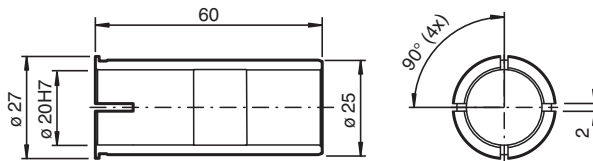

Insulating sleeve

ACC-SET-ENI90PL-SLEEVE Ø20/25

Insulating sleeve with outer diameter 25 mm, inner diameter 20 mm

Dimensions

Technical Data

Mechanical specifications	
Material	PPS-GF40
Dimensions	
External diameter	25 mm
Inside diameter	20 mm
Length	60 mm