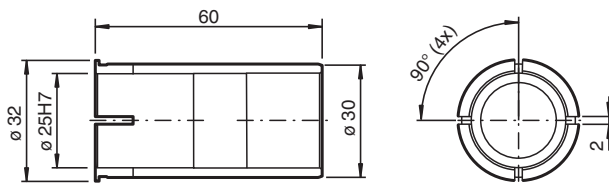

Insulating sleeve

ACC-SET-ENI90PL-SLEEVE Ø25/30

Insulating sleeve with outer diameter 30 mm, inner diameter 25 mm

Dimensions

Technical Data

Mechanical specifications	
Material	PPS-GF40
Dimensions	
External diameter	30 mm
Inside diameter	25 mm
Length	60 mm