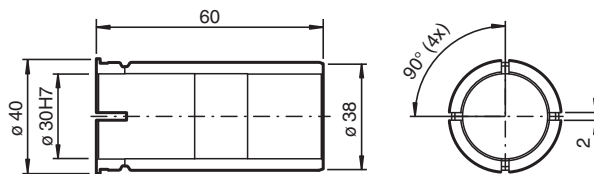

Insulating sleeve ACC-SET-ENI90PL-SLEEVE Ø30/38

Insulating sleeve with outer diameter 38 mm, inner diameter 30 mm

Dimensions

Technical Data

Mechanical specifications	
Material	PPS-GF40
Dimensions	
External diameter	38 mm
Inside diameter	30 mm
Length	60 mm