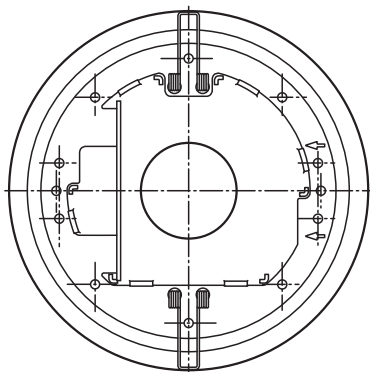

Accessory DGE RADAR Ceiling Kit wh

- Installation without tools

Ceiling mount kit for RADAR sensors

Dimensions

Technical Data

Mechanical specifications

Material	plastic and Aluminum
----------	----------------------

Germany: +49 621 776 1111
fa-info@de.pepperl-fuchs.com

Singapore: +65 6779 9091
fa-info@sg.pepperl-fuchs.com

pf PEPPERL+FUCHS

Technical Data

Installation	Opening for installation: Ø 131 mm Installation depth: min. 60 mm
Mass	approx. 190 g
Suitable series	
Series	RMS , RaDec , ECHO