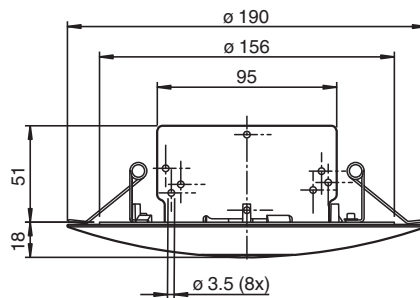

Accessory DGE RADAR Ceiling Kit wh

- Installation without tools

Ceiling mount kit for RADAR sensors

Dimensions

Technical Data

Mechanical specifications

Material	plastic and Aluminum
----------	----------------------

Germany: +49 621 776 1111
fa-info@de.pepperl-fuchs.com

Singapore: +65 6779 9091
fa-info@sg.pepperl-fuchs.com

pf PEPPERL+FUCHS

Technical Data

Installation	Opening for installation: Ø 131 mm Installation depth: min. 60 mm
Mass	approx. 190 g
Suitable series	
Series	RMS , RaDec , ECHO