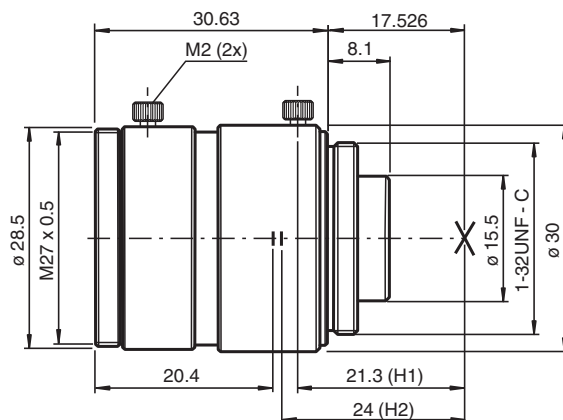

Accessory camera lens VOS-LE-C-25MM-JC

- Exchangeable lens (C-Mount)
- Focal length 25 mm
- F 1.6-16
- Format 2/3"
- MOD 0.2 m
- C-mount

Fixed focal length lens, high-resolution, compact Megapixel lens, with locking screws for C-mount cameras

Dimensions

Technical Data

General specifications

Focal length	25 mm
Format	2/3"
Aperture	F1,6-16
Aperture contro	manually
Horizontal angle of view	21 °
Vertical angle of view	15.7 °
Diagonal angle of view	26.3 °
At image format	6.6 x 8.8 mm
MOD (Minimum object distance)	200 mm

Ambient conditions

Operating temperature	-10 ... 50 °C (14 ... 122 °F)
Storage temperature	-20 ... 60 °C (-4 ... 140 °F)

Mechanical specifications

Housing length	28 mm
Housing diameter	Ø 30 mm

Release date: 2021-08-27 Date of issue: 2021-08-27 Filename: 70142265_eng.pdf

Singapore: +65 6779 9091
fa-info@sg.pepperl-fuchs.com

PF PEPPERL+FUCHS

Technical Data

Mass	55 g
Objective connection	C-mount
Filter thread	M 27 × 0.5

Release date: 2021-08-27 Date of issue: 2021-08-27 Filename: 70142265_eng.pdf