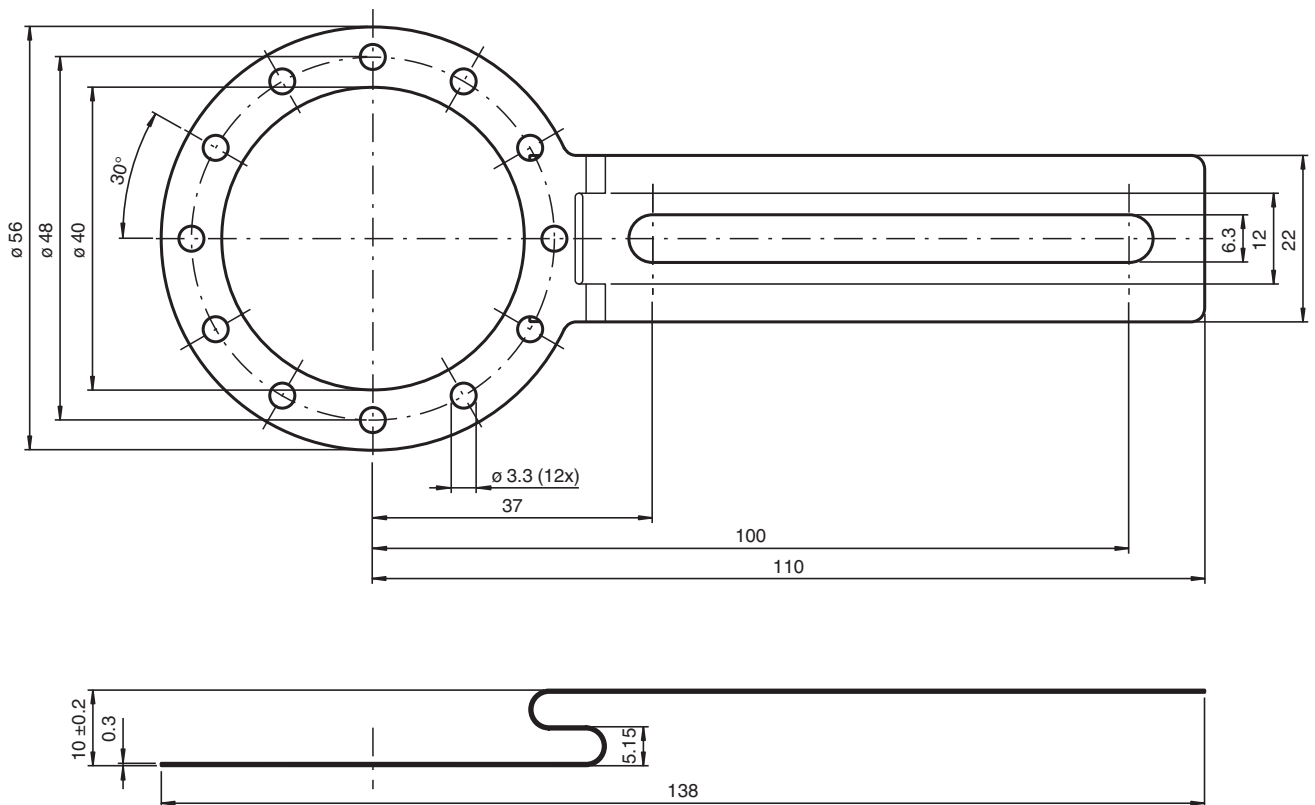

Spring plate ACC-TOR-ENI58IL-LA

Spring plate single extra long for ENI58IL for larger distance to mounting point

Dimensions

Release date: 2022-11-15 Date of issue: 2022-12-12 Filename: 70156637_eng.pdf

Technical Data

General information

Scope of delivery	<ul style="list-style-type: none"> 1 Spring plate single, extra long 4 screws M3 x 6 4 washers 1 Hexagon socket wrench
-------------------	--

Refer to "General Notes Relating to Pepperl+Fuchs Product Information".