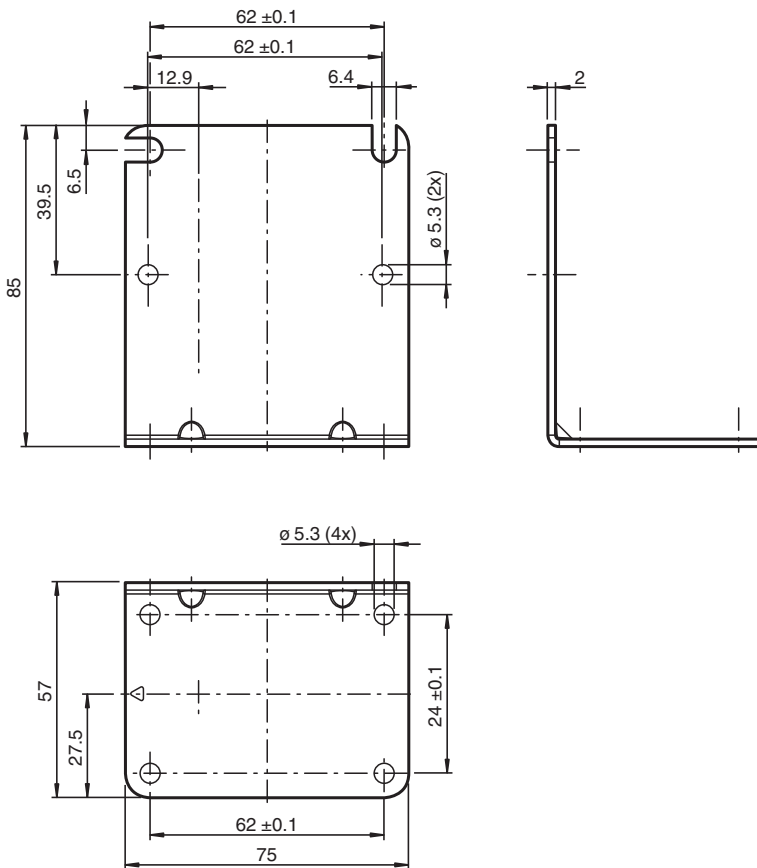

Accessory photo OMH-R1000-04

- Simple and fast mounting

Mounting aid for R1000 series

Dimensions

Technical Data

Mechanical specifications

Material	Steel zinc-plated and black passivated
Mass	approx. 160 g

Release date: 2023-08-02 Date of issue: 2023-08-02 Filename: 70160710_eng.pdf