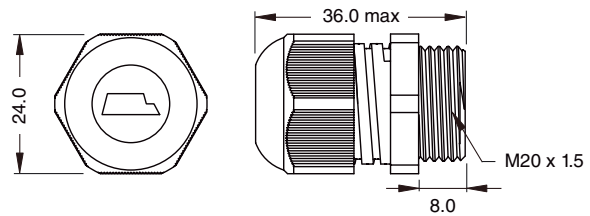

Dimensions

Model number

VAZ-FK-GLAND-M20

Flat cable sleeve

Features

- IP65 rugged industrial housing
- Cord grip for connection of 1 AS-Interface flat cable
- Mounting nuts included with delivery

Note

M20 cable gland

Technical data

Ambient conditions

Ambient temperature -20 ... 100 °C (-4 ... 212 °F)

Mechanical specifications

Degree of protection	IP65
Connection	1 Flat cable
Material	PA 6 V-2 Neoprene
Installation	M20 cable gland No O-Ring necessary to obtain IP65 seal. Crush ribs on underside of HEX will provide the seal