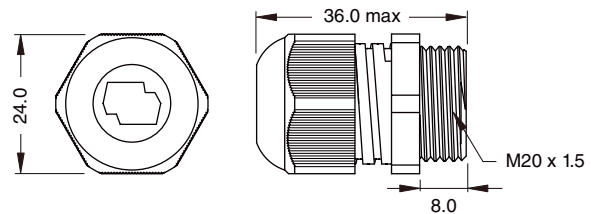

Dimensions

Model number

VAZ-2FK-GLAND-M20

Flat cable sleeve

Features

- IP65 rugged industrial housing
- Cord grip for connection of 2 AS-Interface flat cables
- Mounting nuts included with delivery

Note

M20 cable gland

Technical data

Ambient conditions

Ambient temperature -20 ... 100 °C (-4 ... 212 °F)

Mechanical specifications

Degree of protection IP65

Connection 2 Flat cable

Material PA 6 V-2 Neoprene

Installation M20 cable gland No O-Ring necessary to obtain IP65 seal.
Crush ribs on underside of HEX will provide the seal