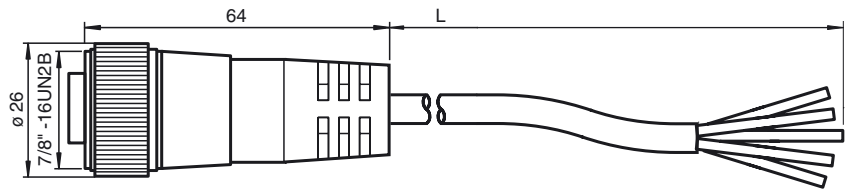

#### V95-G-YE6M-STOOW

Female cordset, 7/8", 5-pin, STOOW cable

### Dimensions

#### General specifications

Number of pins	5
Connection 1	socket
Construction type 1	straight
Threading 1	7/8 inch
Connection 2	cable end

#### Mechanical specifications

Degree of protection	IP67	
Material		
Contacts	Cu alloy gold plated	
Body	PVC, yellow	
Cable	PVC	
Slotted nut	nickel-plated brass	
Core insulation	PVC	
Cable	fine-strand, flexible	
Sheath diameter	Ø 12.9 mm	
Bending radius	10 x cable diameter	
Color	yellow	
Cores	5 x 1.5 mm <sup>2</sup> (16 AWG)	
Length	L	6 m
Note	STOOW UL Standard	