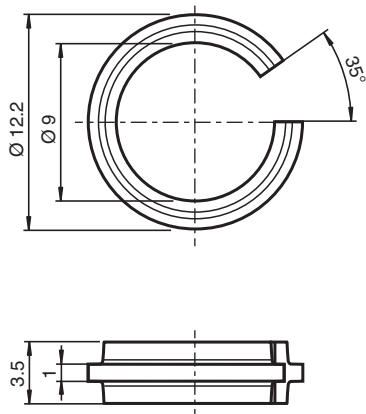

Marking ring

V1-MARKING-RING-COLOR

■ Variable colors

Marking rings for M12 connectors, various colors

Dimensions

Technical Data

Ambient conditions

Ambient temperature -40 ... 90 °C (-40 ... 194 °F)

Mechanical specifications

Material POM

Note Packaging unit, 100-piece

Release date: 2020-08-05 Date of issue: 2020-08-05 Filename: t193986_eng.pdf

Refer to "General Notes Relating to Pepperl+Fuchs Product Information".

Colors and part numbers

Part number	Type code	Color
322158	V1-MARKING-RING-BLUE	blue
322159	V1-MARKING-RING-GREEN	green
322160	V1-MARKING-RING-ORANGE	orange
322156	V1-MARKING-RING-RED	red
322157	V1-MARKING-RING-WHITE	white
322155	V1-MARKING-RING-YELLOW	yellow